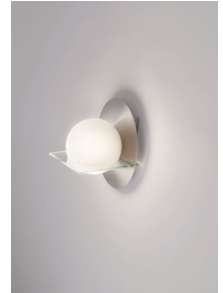

Philips myLiving
Wall light

Cherry
matt chrome

myLiving

34111/17/16

Decorate your home with light

From our collection comes Philips myLiving Cherry wall light. The superior nickel and glass lamp bathes your room in a diffused warm glow. On top of that it saves energy compared to traditional lights.

Sustainable light solutions

- Energy saving
- Warm white light
- Always a Philips bulb included
- Adjustable light intensity with dimmer switch

Special characteristics

- On/off switch on article

PHILIPS

Wall light
Cherry matt chrome

Highlights

Warm white light

Light can have different color temperatures, indicated in units called Kelvin (K). Lamps with a low Kelvin value produce a warm, more cosy light, while those with a higher Kelvin value produce a cool, more energising light. This Philips lamp offers warm white light for a cosy atmosphere.

On/off switch on article

With the button discreetly integrated onto the lamp, you can easily switch the light on and off.

341111716

Specifications

Design and finishing

- Material: metal, glass
- Color: matt chrome